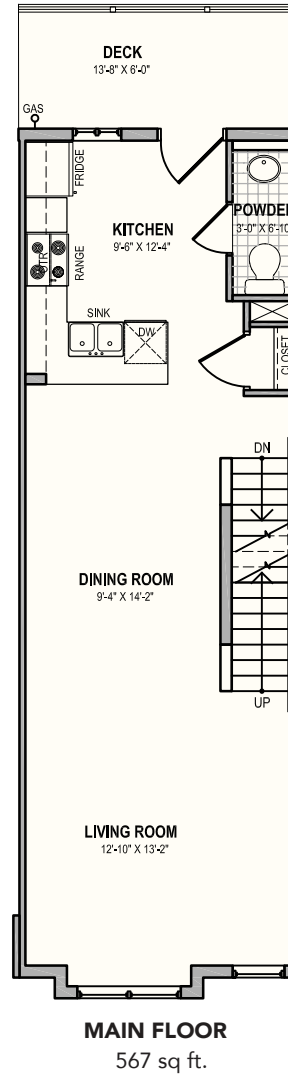

## Unit J1 - Optional Upgrade: Powder Room

3-Bedroom - Approx 1,221 sq ft

655 Watt Boulevard (off Ellerslie Road)  
Mon - Thurs: 3 – 8pm | Sat & Sun: 12 – 5pm  
or call 780.701.5616 for an appointment