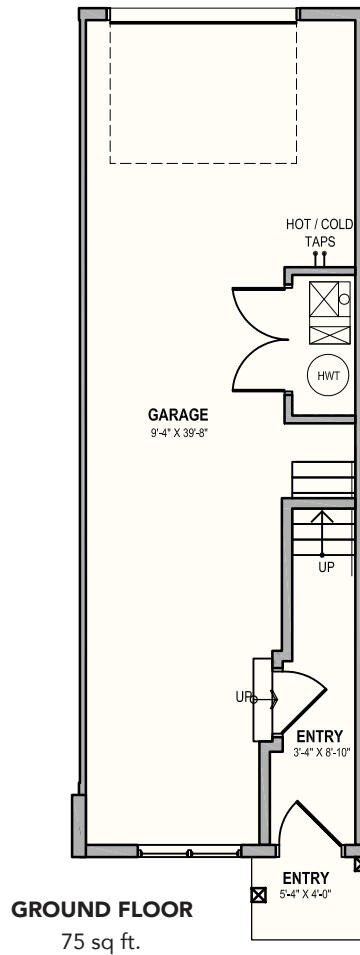

## Unit J1 - Optional Upgrade: Powder Room

3-Bedroom - Approx 1,221 sq ft

655 Watt Boulevard (off Ellerslie Road)  
Mon - Thurs: 3 – 8pm | Sat & Sun: 12 – 5pm  
or call 780.701.5616 for an appointment