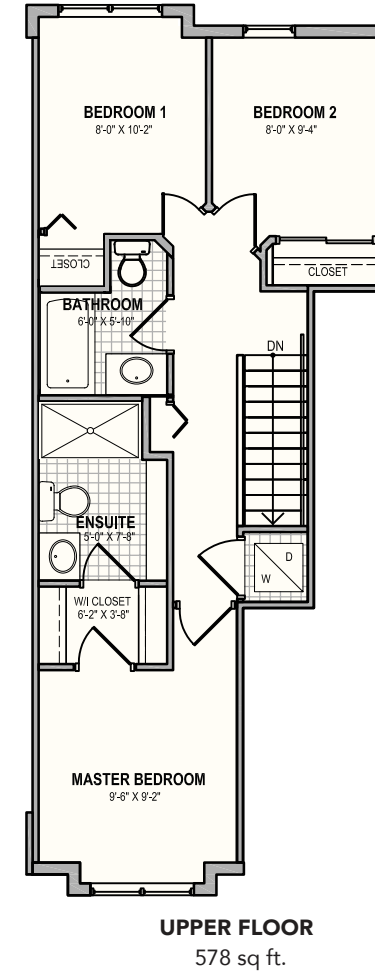

## Unit J1 - Optional Upgrade: Powder Room

3-Bedroom - Approx 1,221 sq ft

655 Watt Boulevard (off Ellerslie Road)  
Mon - Thurs: 3 – 8pm | Sat & Sun: 12 – 5pm  
or call 780.701.5616 for an appointment