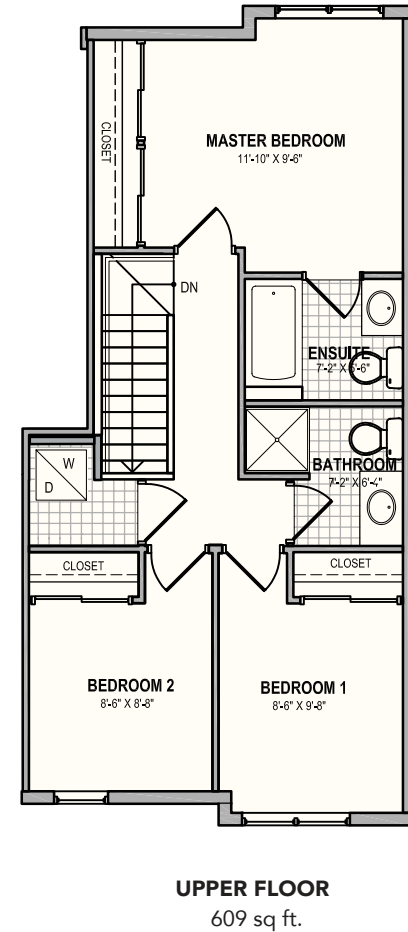

Unit H1 - Optional Upgrade: Powder Room

3-Bedroom - Approx 1,323 sq ft

655 Watt Boulevard (off Ellerslie Road)
Mon - Thurs: 3 – 8pm | Sat & Sun: 12 – 5pm
or call 780.701.5616 for an appointment