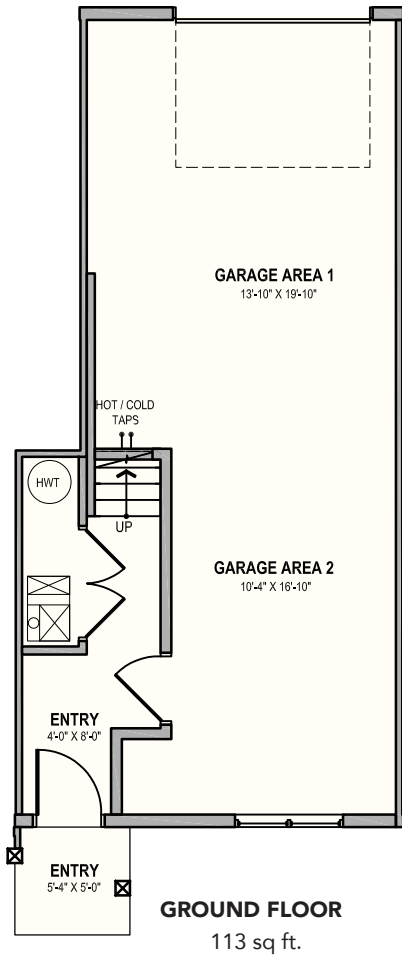

Unit H1 - Optional Upgrade: Powder Room

3-Bedroom - Approx 1,323 sq ft

655 Watt Boulevard (off Ellerslie Road)
Mon - Thurs: 3 – 8pm | Sat & Sun: 12 – 5pm
or call 780.701.5616 for an appointment