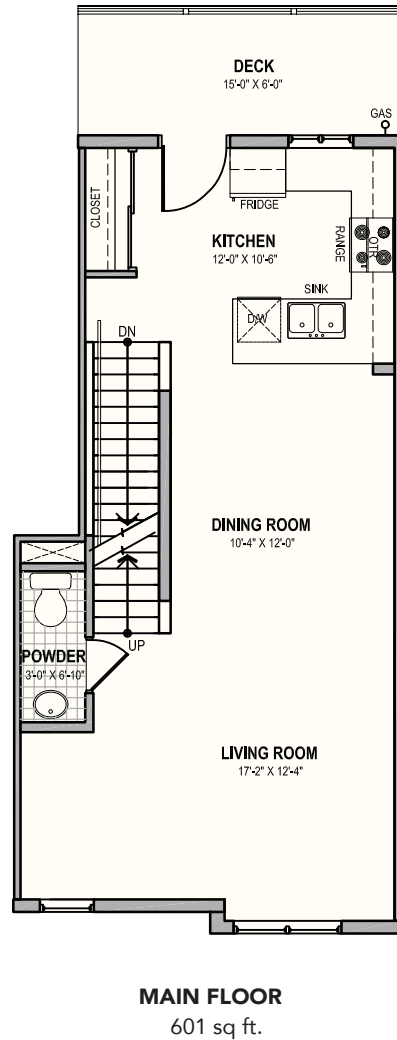

Unit H1 - Optional Upgrade: Powder Room

3-Bedroom - Approx 1,323 sq ft

655 Watt Boulevard (off Ellerslie Road)
Mon - Thurs: 3 – 8pm | Sat & Sun: 12 – 5pm
or call 780.701.5616 for an appointment