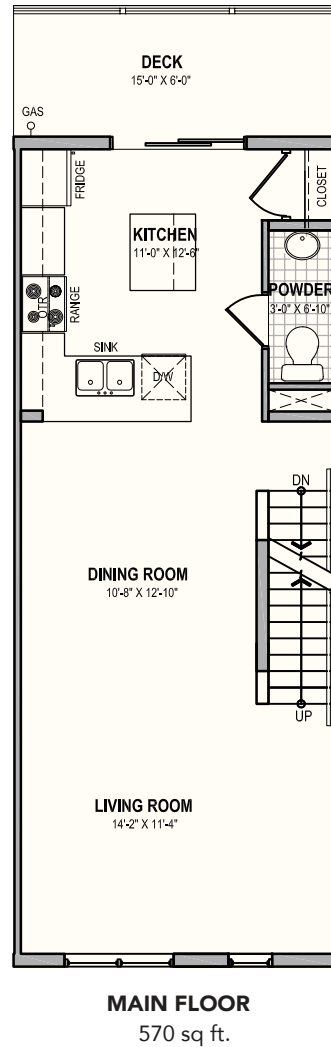

Unit G2 - Optional Upgrade: Powder Room

2-Bedroom - Approx 1,205 sq ft

655 Watt Boulevard (off Ellerslie Road)
Mon - Thurs: 3 – 8pm | Sat & Sun: 12 – 5pm
or call 780.701.5616 for an appointment