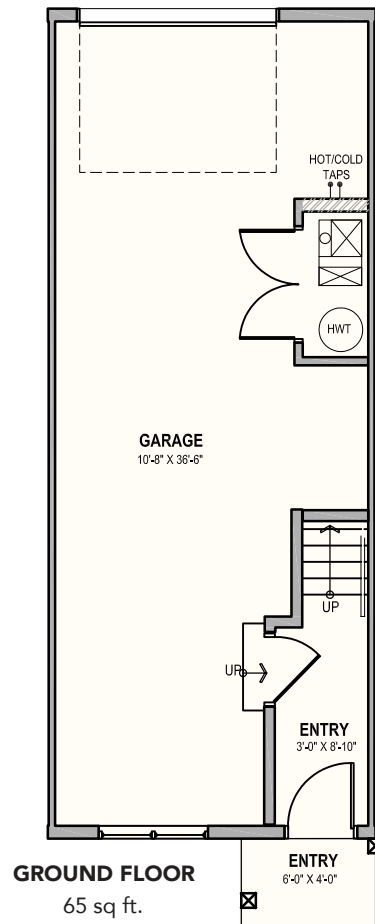

Unit G2 - Optional Upgrade: Powder Room

2-Bedroom - Approx 1,205 sq ft

655 Watt Boulevard (off Ellerslie Road)
Mon - Thurs: 3 – 8pm | Sat & Sun: 12 – 5pm
or call 780.701.5616 for an appointment