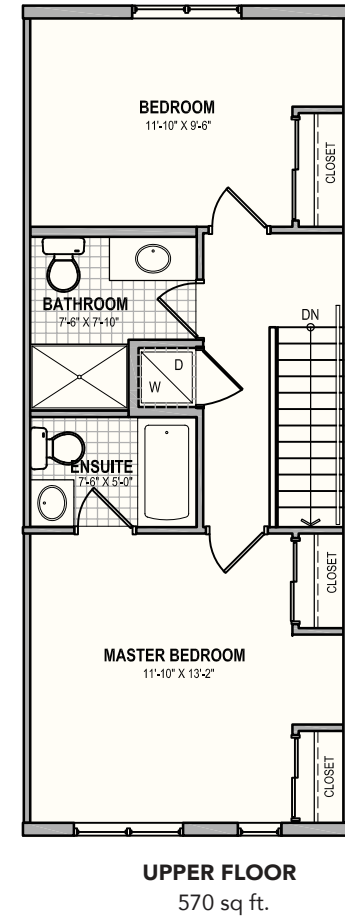

Unit G2 - Optional Upgrade: Powder Room

2-Bedroom - Approx 1,205 sq ft

655 Watt Boulevard (off Ellerslie Road)
Mon - Thurs: 3 – 8pm | Sat & Sun: 12 – 5pm
or call 780.701.5616 for an appointment